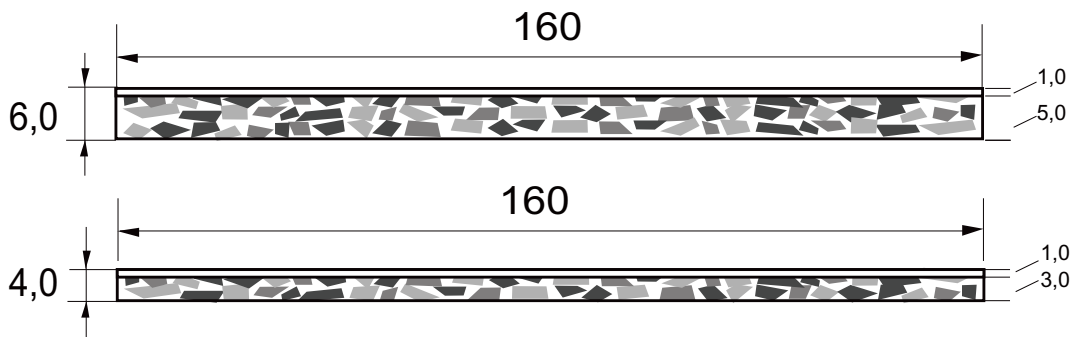

# CALGARY

Laminated

COLORS
EL-LAD0101
EL-LAD0102
EL-LAD0103
EL-LAD0104
EL-LAD0105
EL-LAD0106
EL-LAD0107

	STANDARD SIZES mm.	TOLERANCES mm.
Thickness	6,0 - 4,0	6,0/6,3 - 4,0/4,3
General size	160 x 690	155/165 X 685/695
First layer	---	---
Second layer	---	---
Total layers	---	---
Internal sizes	---	---
MOQ	25kg :Front+Temple	